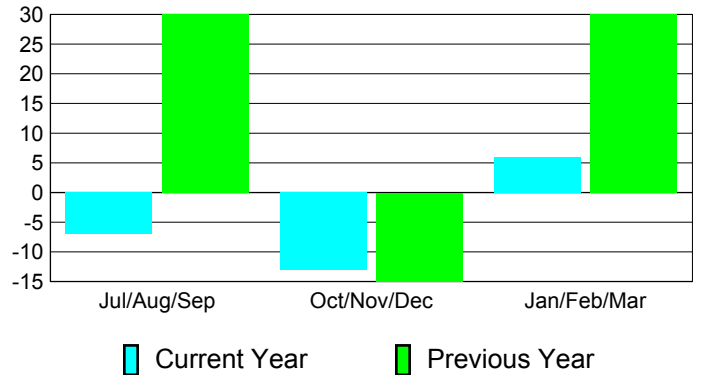

**Membership Results
2010-2011**

**Membership
2009-2010**

Month	Net Memb Goal	Actual New Memb	Actual Dropped Memb	Gain/Loss of Memb	Gain/Loss of Memb
Jul/Aug/Sep	0	38	-45	-7	30
Oct/Nov/Dec	0	36	-49	-13	-15
Jan/Feb/Mar	0	32	-26	6	30
Totals	0	106	-120	-14	45

Membership Results 2010-2011

Goal, New, Dropped, Gain/Loss

Comparison of Membership Gain/Loss

Current Year Compared to the Previous Year

Gender Comparison 2010-2011

Jul/Aug/Sep

Oct/Nov/Dec

Jan/Feb/Mar